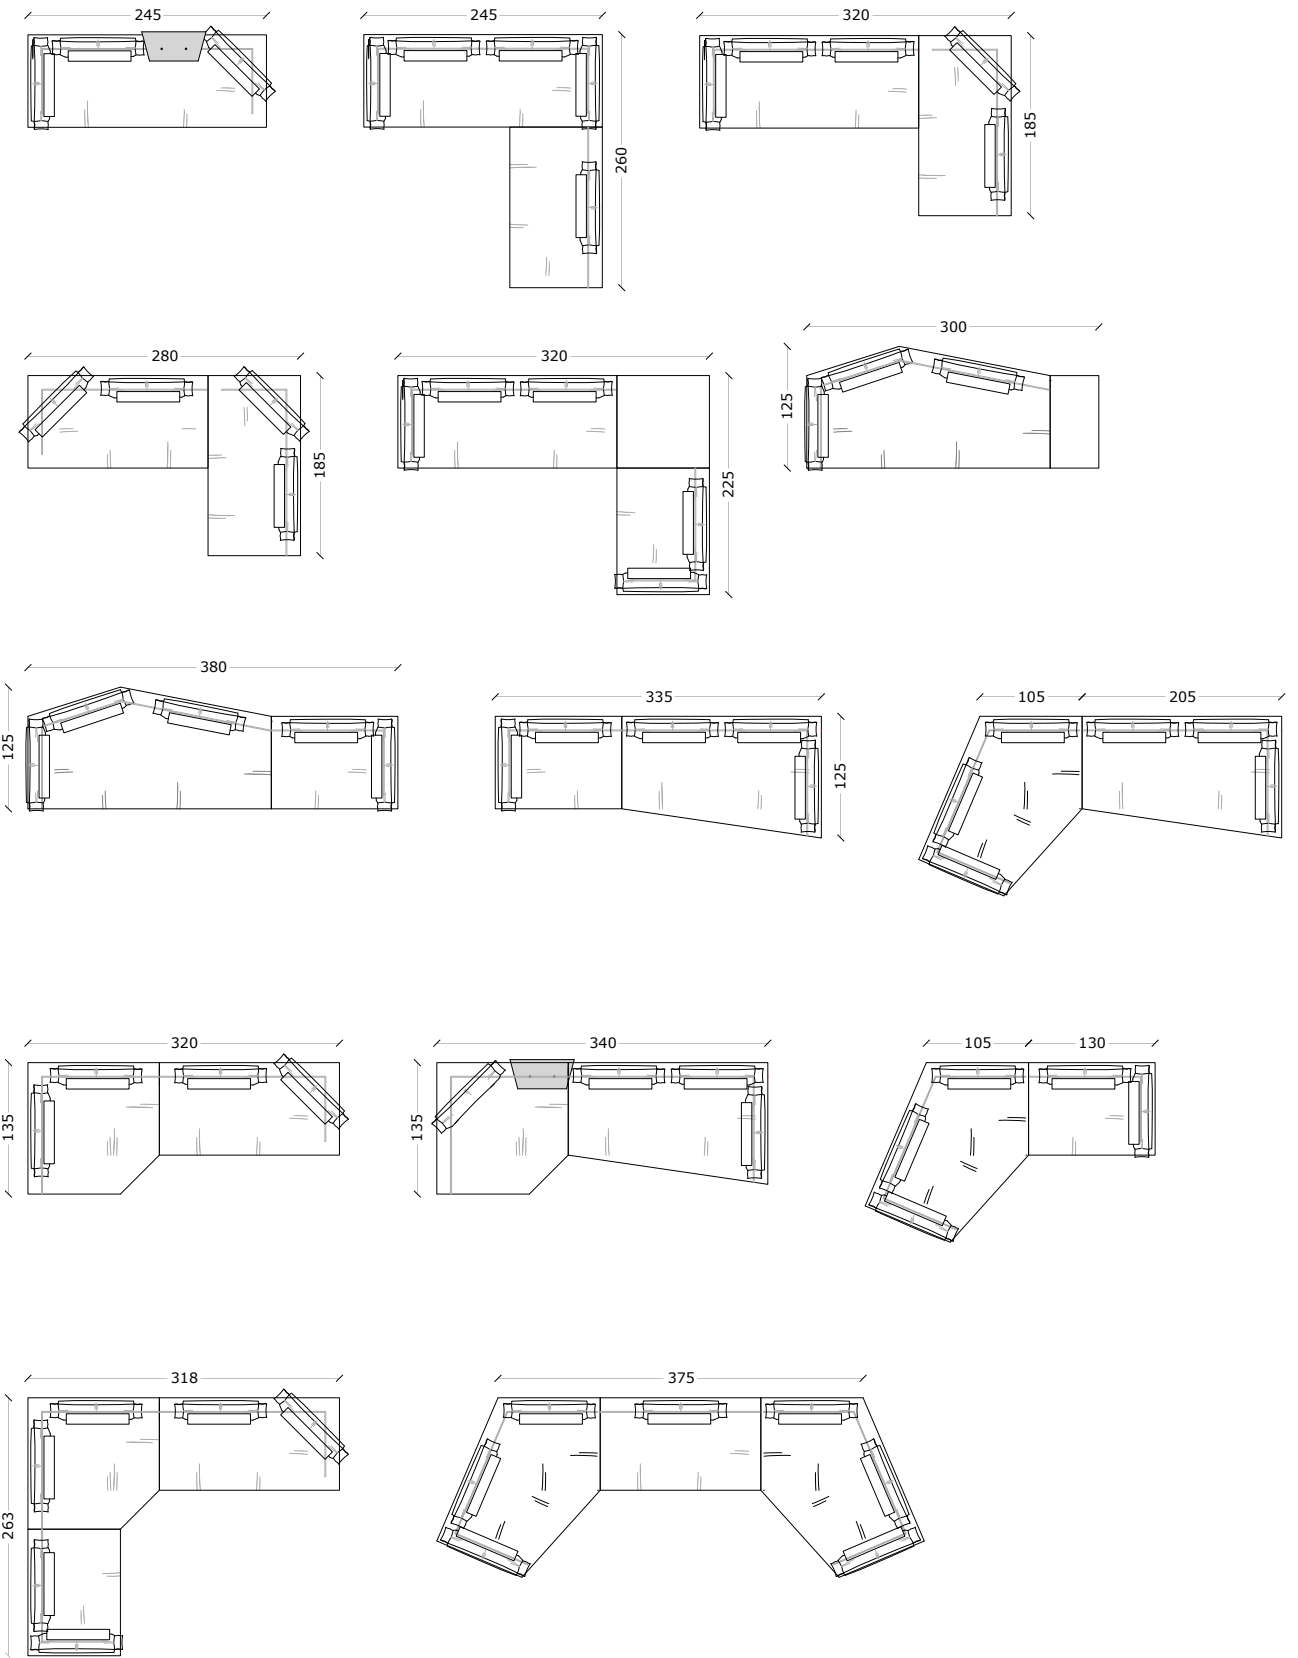

The system is completed with comfortable backrests and a system of freely inserted shelves in the groove of the seats.

INSERT

BASI

SCHIENALI

TAVOLINI

COMPOSIZIONI

MOVING

Soft seat and back cushions with a soap shape, highlighted by a contrasting color profile, give an informal and contemporary look to the Moving sofa. The insertion into the thickness of the backrest of a metal pull-out bridge bar gives the possibility of obtaining high or low backs in relation to the need of the moment, giving an additional functionality to the use of the sofa that makes it suitable for different uses. A studied modularity makes possible different compositions that are inserted in the living area, adapting to the various needs of the environment.