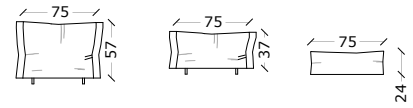

The system is completed with comfortable backrests and a system of freely inserted shelves in the groove of the seats.

INSERT

BASI

SCHIENALI

TAVOLINI

COMPOSIZIONI

MOVING

Soft seat and back cushions with a soap shape, highlighted by a contrasting color profile, give an informal and contemporary look to the Moving sofa. The insertion into the thickness of the backrest of a metal pull-out bridge bar gives the possibility of obtaining high or low backs in relation to the need of the moment, giving an additional functionality to the use of the sofa that makes it suitable for different uses. A studied modularity makes possible different compositions that are inserted in the living area, adapting to the various needs of the environment.