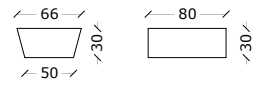

The system is completed with comfortable backrests and a system of freely inserted shelves in the groove of the seats.

INSERT

BASI

SCHIENALI

TAVOLINI

COMPOSIZIONI

MOVING

Soft seat and back cushions with a soap shape, highlighted by a contrasting color profile, give an informal and contemporary look to the Moving sofa. The insertion into the thickness of the backrest of a metal pull-out bridge bar gives the possibility of obtaining high or low backs in relation to the need of the moment, giving an additional functionality to the use of the sofa that makes it suitable for different uses. A studied modularity makes possible different compositions that are inserted in the living area, adapting to the various needs of the environment.