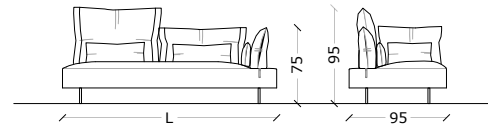

The system is completed with comfortable backrests and a system of freely inserted shelves in the groove of the seats.

INSERT

BASI

SCHIENALI

TAVOLINI

COMPOSIZIONI

MOVING

Soft seat and back cushions with a soap shape, highlighted by a contrasting color profile, give an informal and contemporary look to the Moving sofa. The insertion into the thickness of the backrest of a metal pull-out bridge bar gives the possibility of obtaining high or low backs in relation to the need of the moment, giving an additional functionality to the use of the sofa that makes it suitable for different uses. A studied modularity makes possible different compositions that are inserted in the living area, adapting to the various needs of the environment.