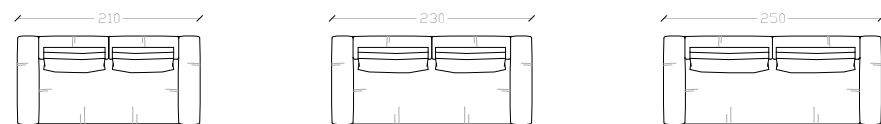

2.0

DIVANI

TERMINALI

CENTRALI

CHAISE LONGUE

MERIDIANE

POUFF

LIBRERIE

COMPOSIZIONI