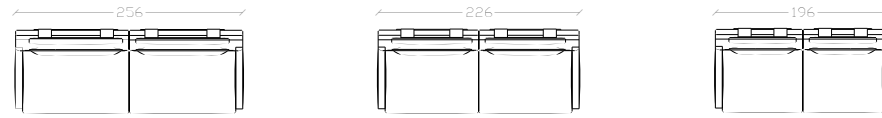

GREG

SCHIENALE ALTO

DIVANI

TERMINALI

CHAISE LONGUE

CENTRALE

ANGOLARI

LETTI

materasso 180x200

materasso 160x200

materasso 120x200

GREG

SCHIENALE BASSO

DIVANI

TERMINALI

CHAISE LONGUE

CENTRALE

ANGOLARI