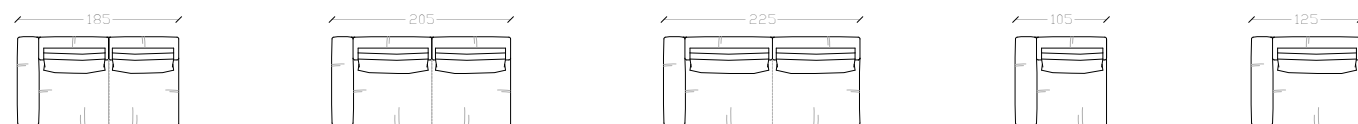

2.0

DIVANI

TERMINALI

CENTRALI

CHAISE LONGUE

MERIDIANE

POUFF

LIBRERIE

COMPOSIZIONI