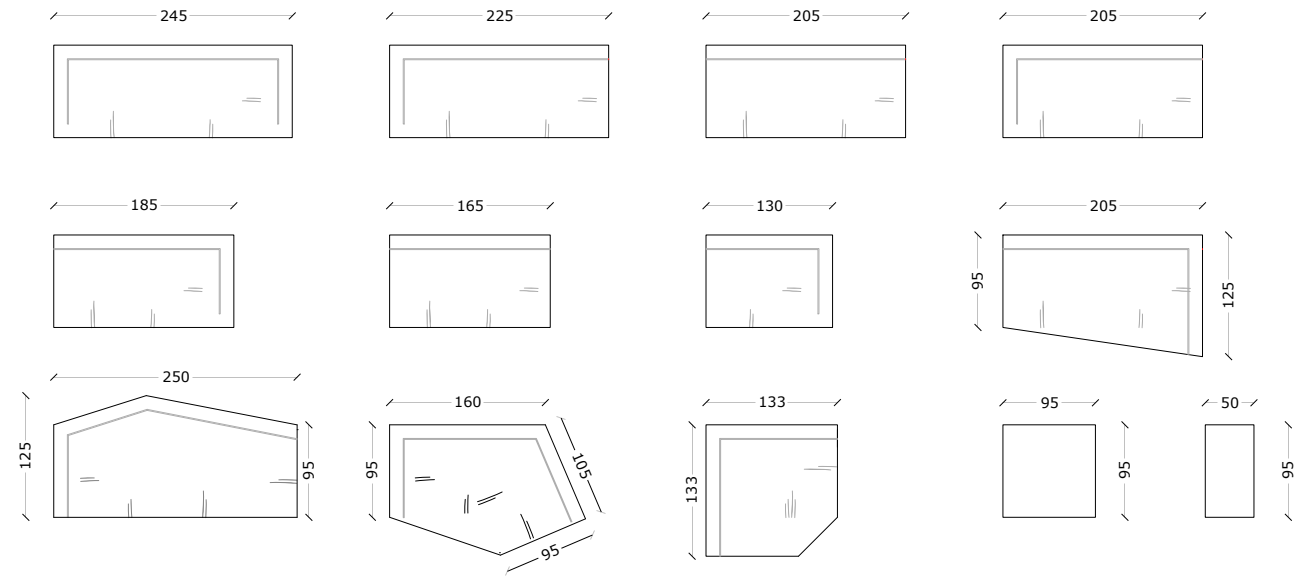

The system is completed with comfortable backrests and a system of freely inserted shelves in the groove of the seats.

INSERT

BASI

SCHIENALI

TAVOLINI

COMPOSIZIONI

MOVING

Soft seat and back cushions with a soap shape, highlighted by a contrasting color profile, give an informal and contemporary look to the Moving sofa. The insertion into the thickness of the backrest of a metal pull-out bridge bar gives the possibility of obtaining high or low backs in relation to the need of the moment, giving an additional functionality to the use of the sofa that makes it suitable for different uses. A studied modularity makes possible different compositions that are inserted in the living area, adapting to the various needs of the environment.