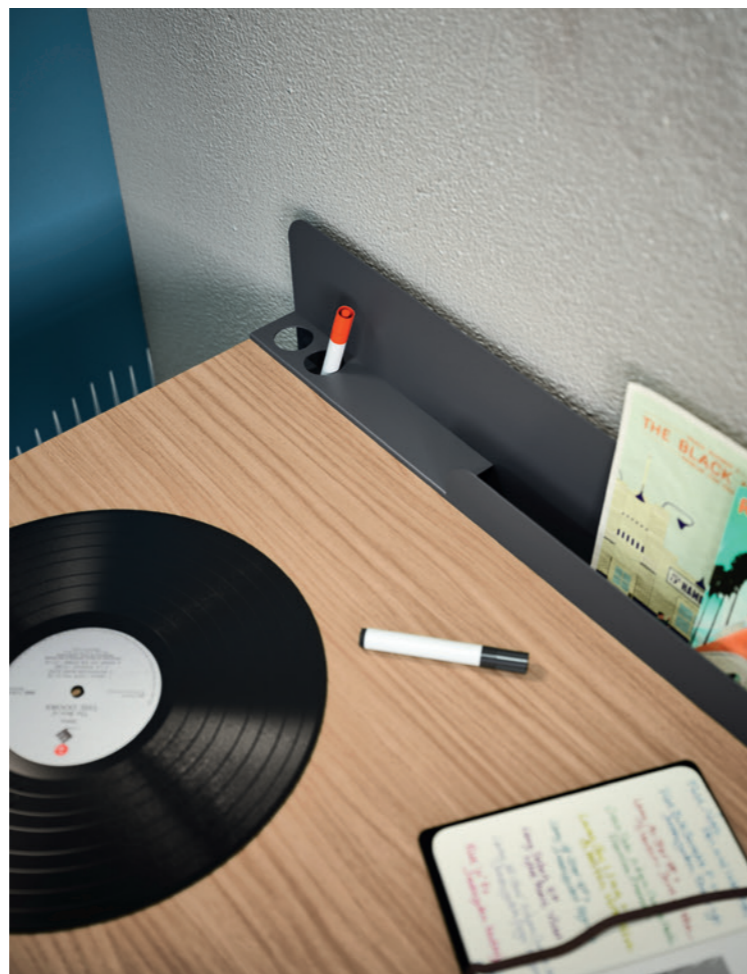

options
3

Pod
Amok T410

3