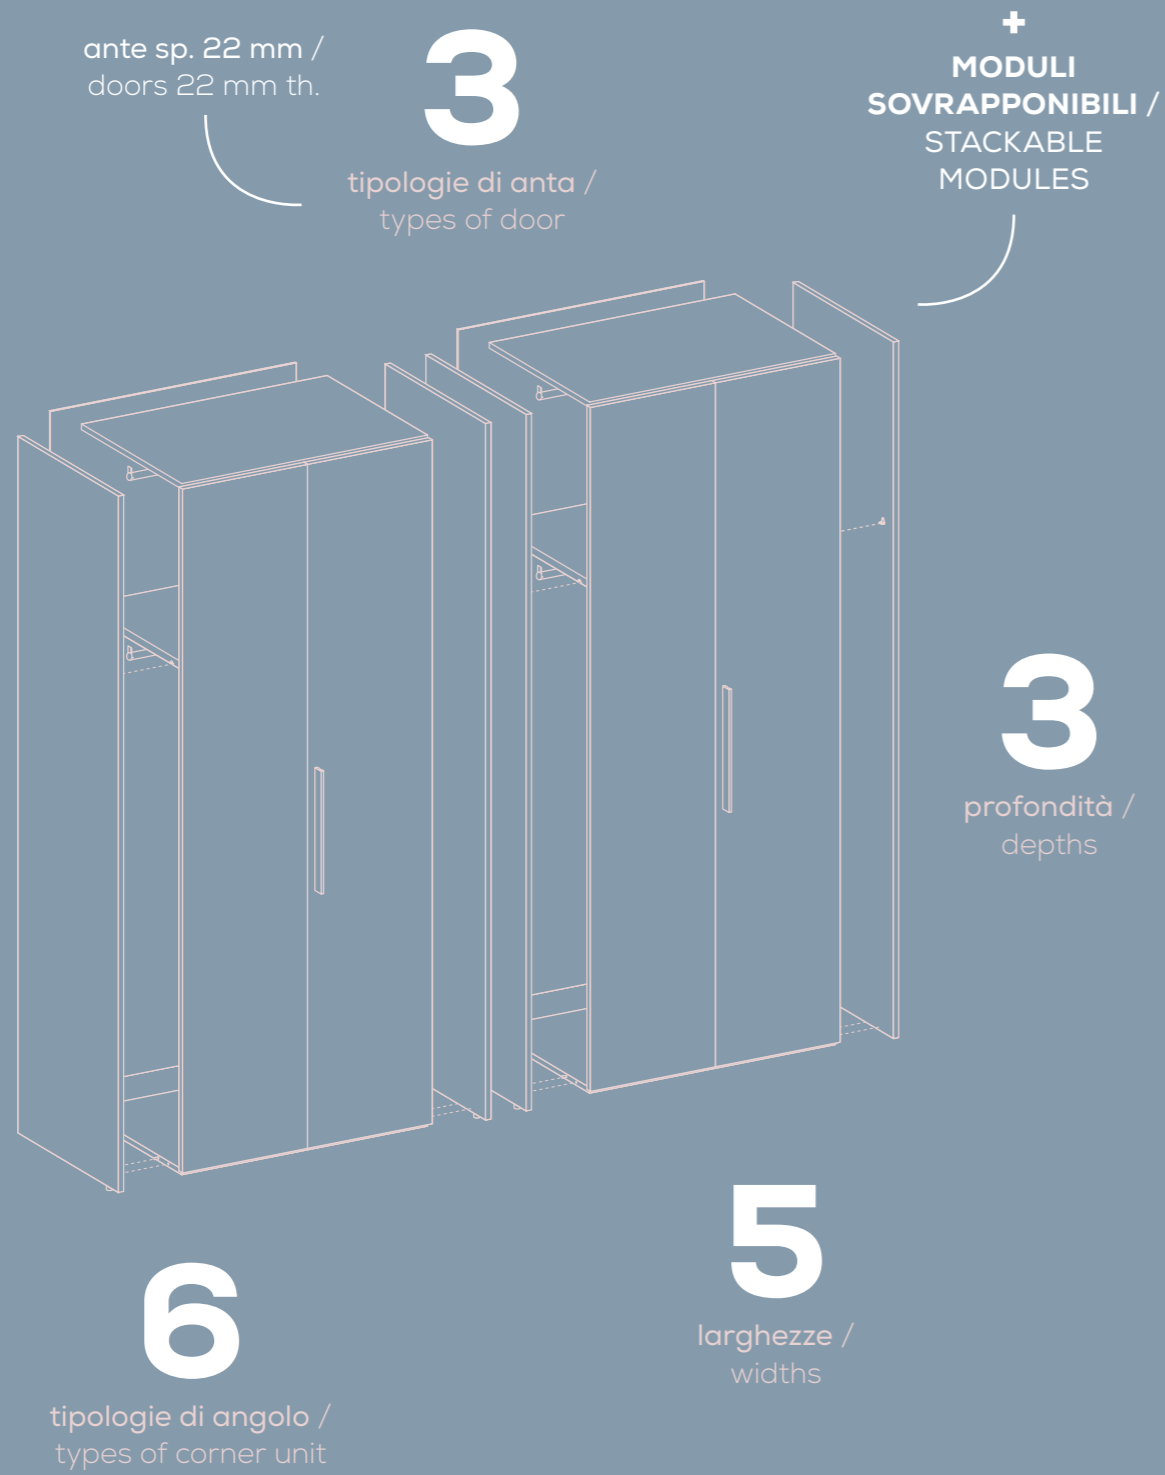

ARMADI BATTENTI

– HINGED DOOR WARDROBES