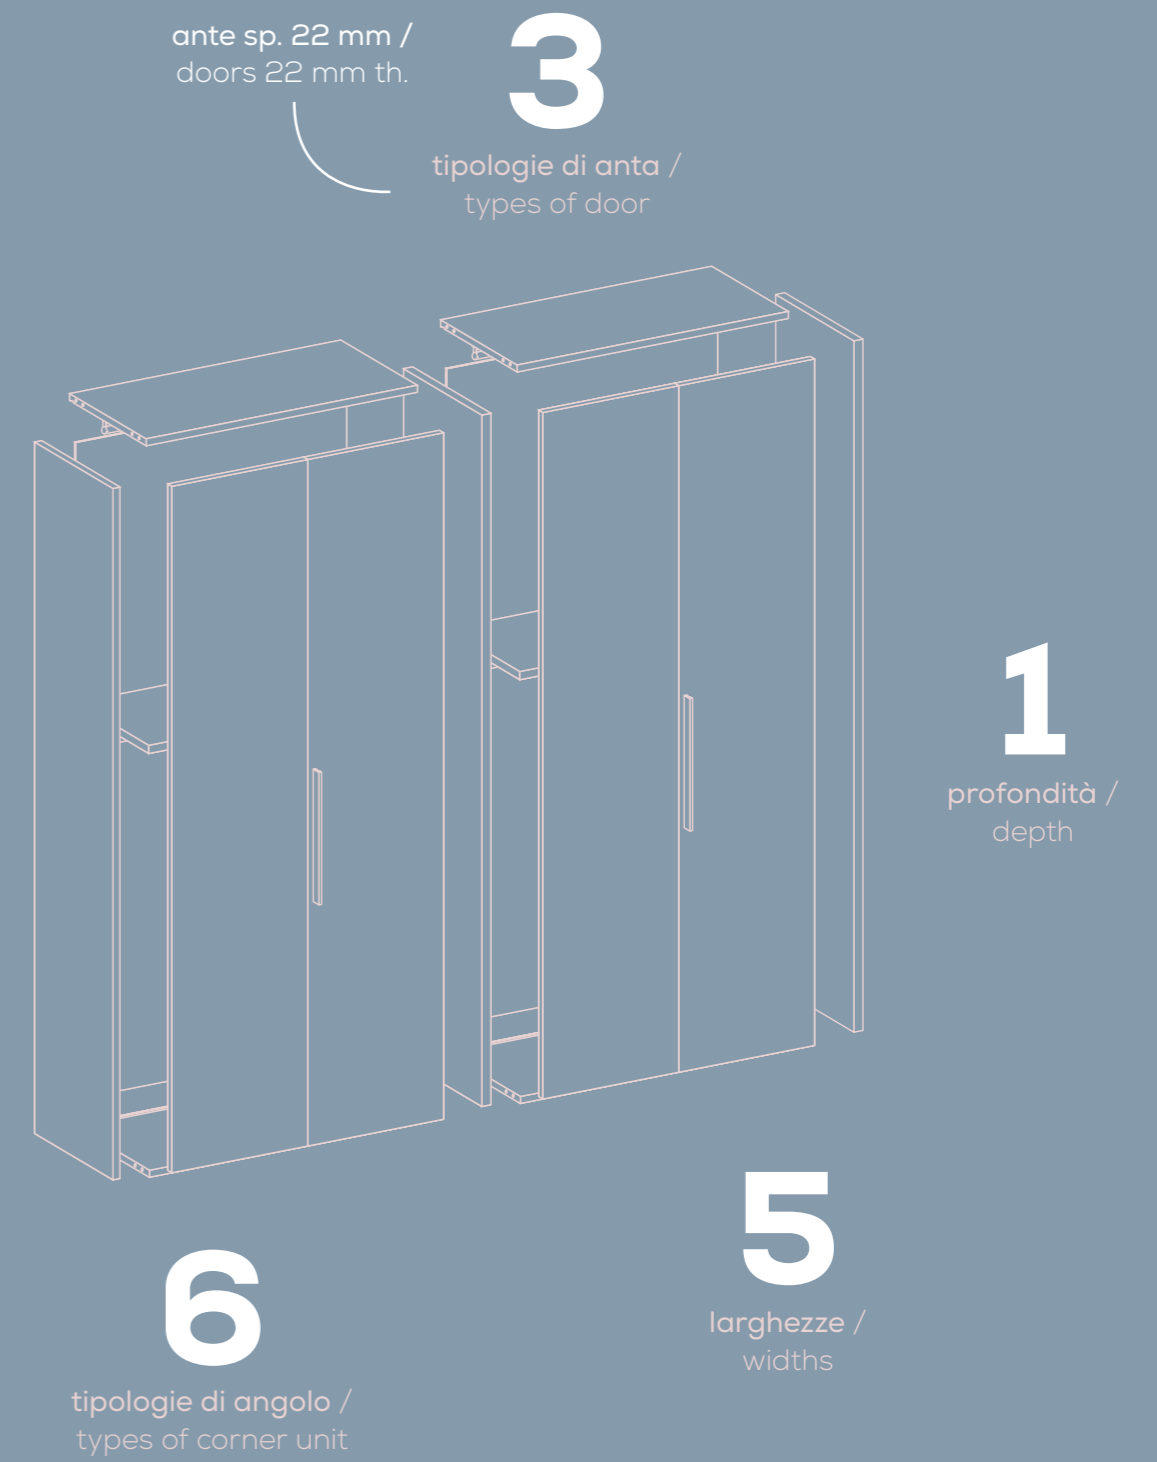

ARMADI BATTENTI

– HINGED DOOR WARDROBES