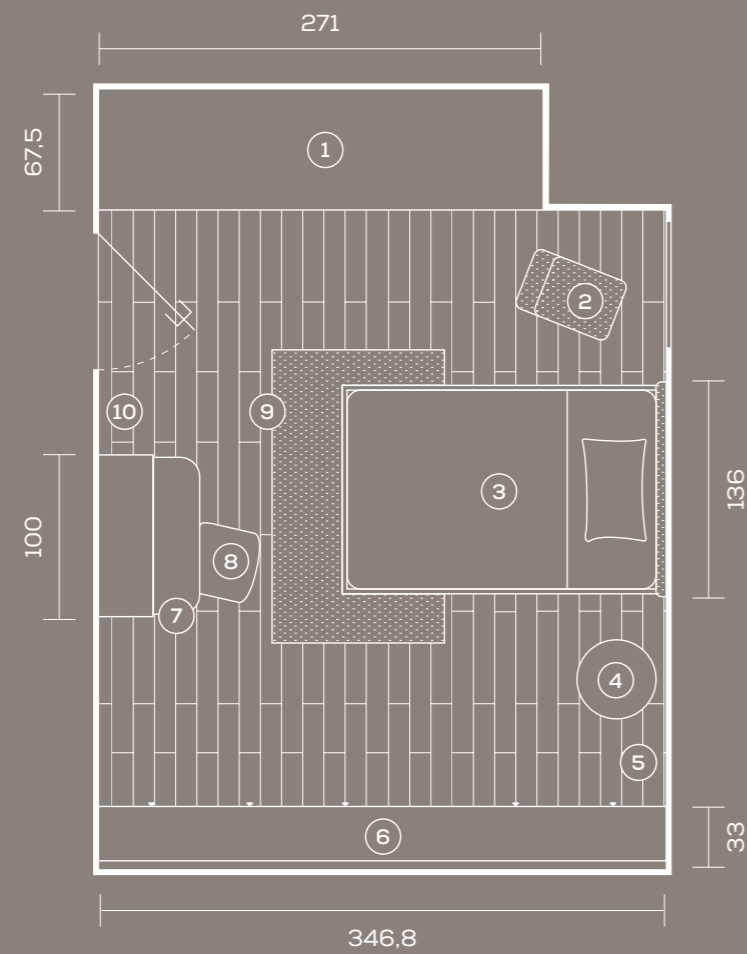

scrittoio sagomato /
shaped desk
lampada snodabile con due
prese USB / adjustable lamp
with two USB sockets
sedia / chair **Tak**
casellari / wall units **Luce**
maniglie / handles **In**

SPACE 6 ^x

^x
Dimensioni stanza
Room dimensions in cm
348 x 520