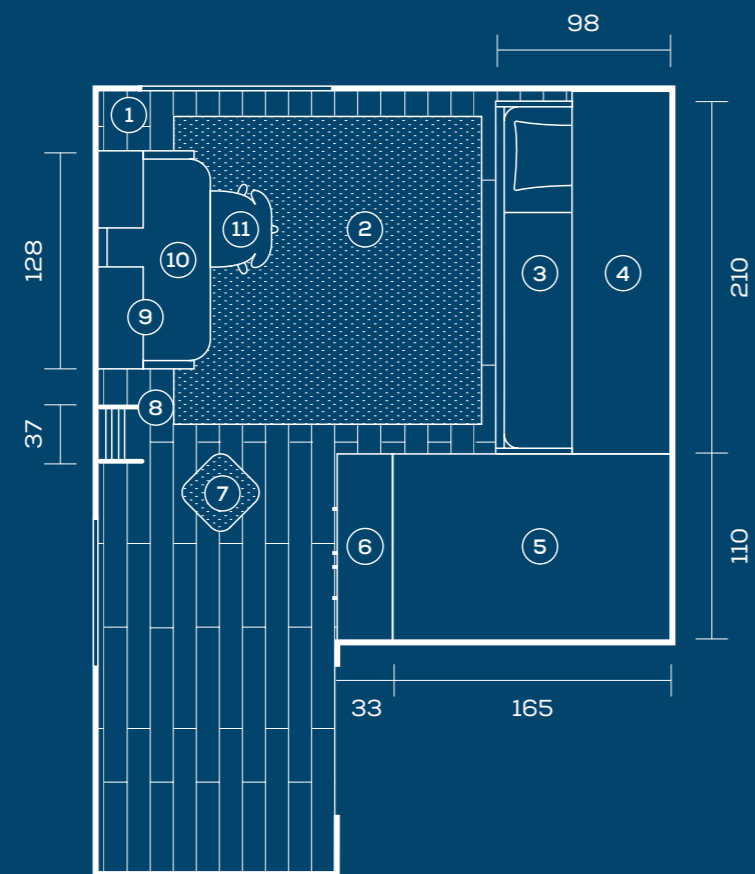

↑
specchio / mirror **Trio**
pomoli appendiabiti /
clothes hanger knobs **Woody**
basi contenitore /
base storage units
maniglie / handles **Tab**

SPACE 25 ^x

^x
Dimensioni stanza
Room dimensions in cm
343 x 460