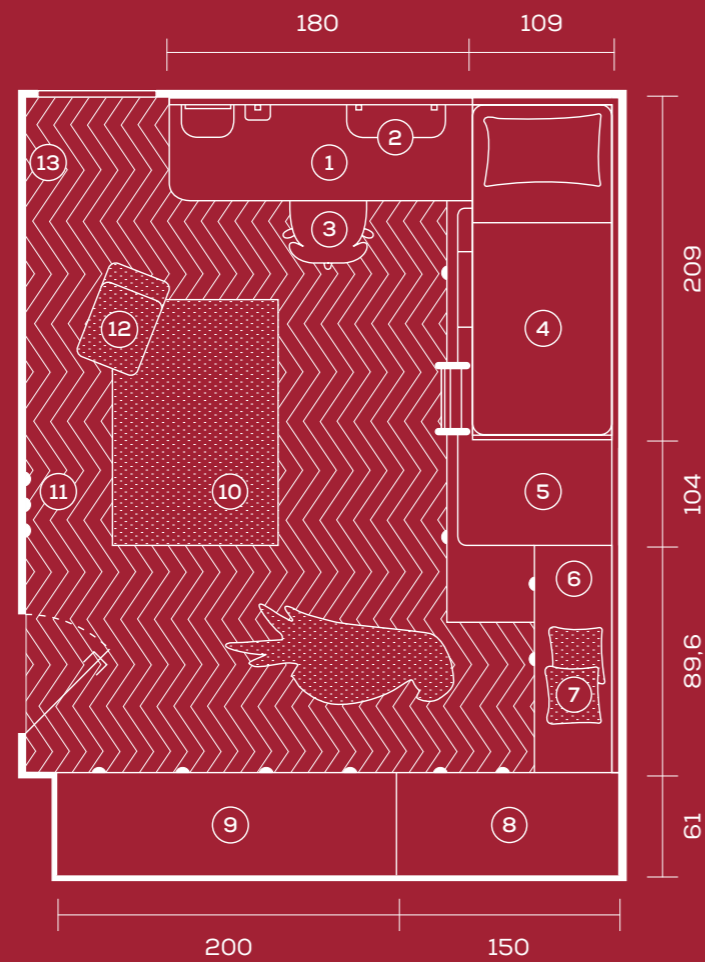

SPACE 9 ^x

^x
Dimensioni stanza
Room dimensions in cm
370 x 464

1. scrivania sagomata / shaped desk	4. letto a castello / bunk bed Dots	7. cuscini / cushions Tinny	10. tappeti / rugs Felix + Parrot
2. boiserie / wall panelling Becky + Dots con accessori / with accessories	5. letto a terra / floorstanding bed Regoli	8. ponte battente / hinged door bridging unit	11. pomoli appendiabiti / clothes hanger knobs Fefè
3. sedia / chair Leaf	6. basi contenitore / base storage units	9. armadio battente / hinged door wardrobe	12. pouf / ottoman Klove
			13. carta da parati / wallpaper Galaxy beige

Chi vive qui? Pietro e Ginevra.
Who lives here? Pietro and Ginevra.

mare

ciliegia

nuvola

zenzero

legno
naturale