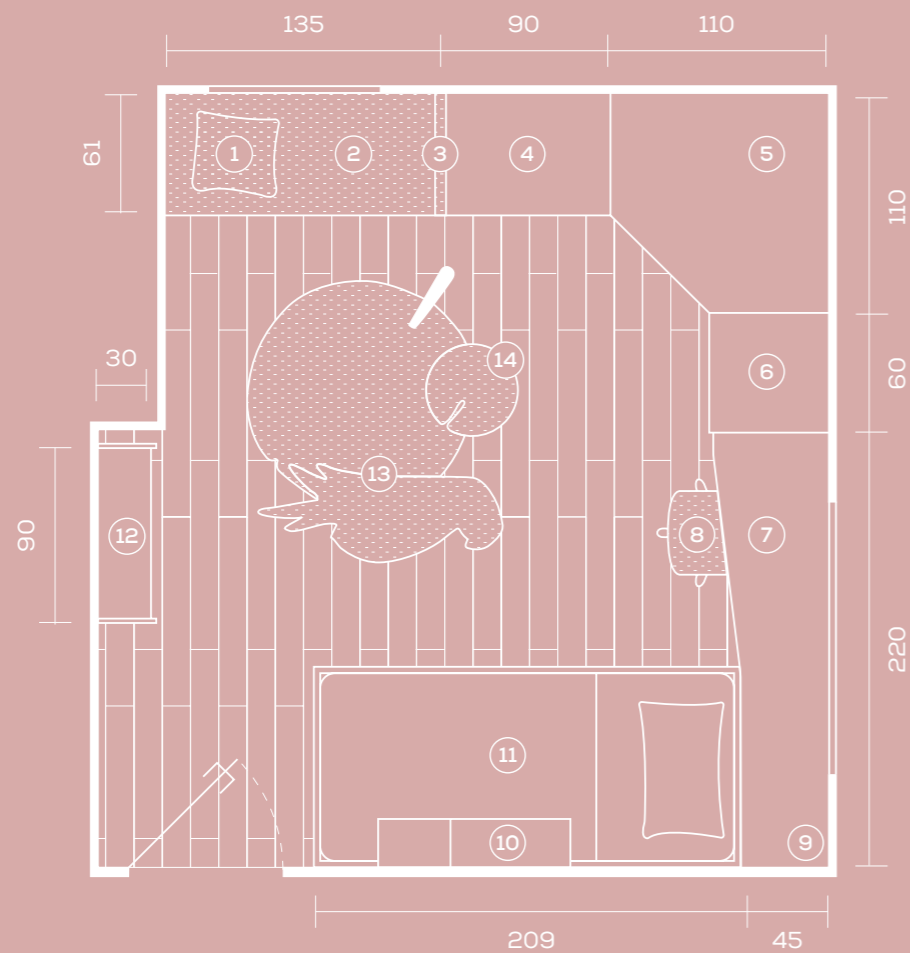

SPACE 7 ^x

^x
Dimensioni stanza
Room dimensions in cm
372 x 396

1.
cuscini / cushions **Tinny**

2.
sedile imbottito / padded seat +
basi contenitore / base
storage units

3.
terminale / end unit **Pann**

4.
armadio battente /
hinged door wardrobe

5.
angolo spogliatoio /
corner walk-in closet

6.
terminale / end unit **Den**

7.
scrivania sagomata /
shaped desk

8.
sedia / chair **Pod**

9.
carta da parati /
wallpaper **Crossy orange**

10.
casellari / wall units **Cloud**

11.
letto attrezzato / equipped bed

12.
mensola / shelf **Poppy**

13.
tappeti / rugs **Parrot + Apple**

14.
pouf / ottoman **Noel**

rosa

bianco

nocciolo

legno
naturale