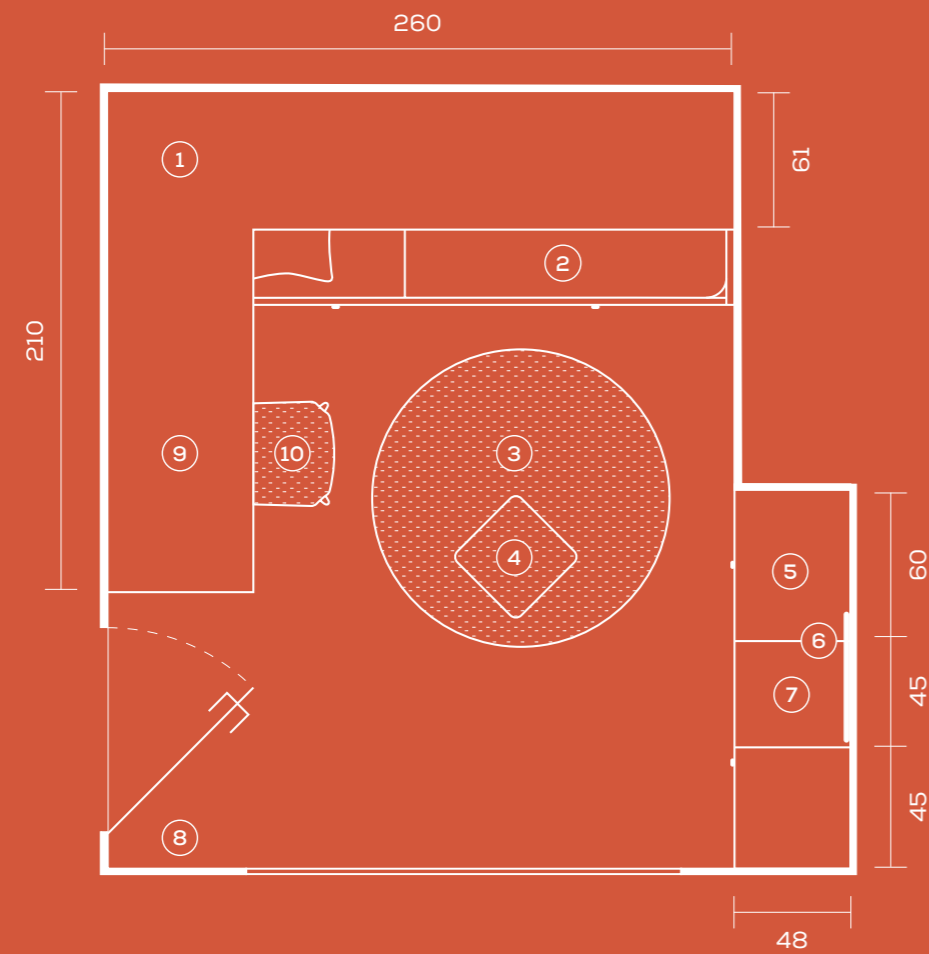

SPACE 26^x

^x
Dimensioni stanza
Room dimensions in cm
310 x 332

1. ponte battente ad angolo / hinged door corner bridging unit	3. tappeto / rug Sketch	6. specchio / mirror Window	9. scrivania sagomata / shaped desk
2. letto attrezzato / equipped bed	4. pouf / ottoman Iori	7. elemento / unit Jack	10. sedia / chair Pod
	5. basi contenitore / base storage units	8. carta da parati / wallpaper Galaxy beige	

Chi vive qui? Celeste.
Who lives here? Celeste.