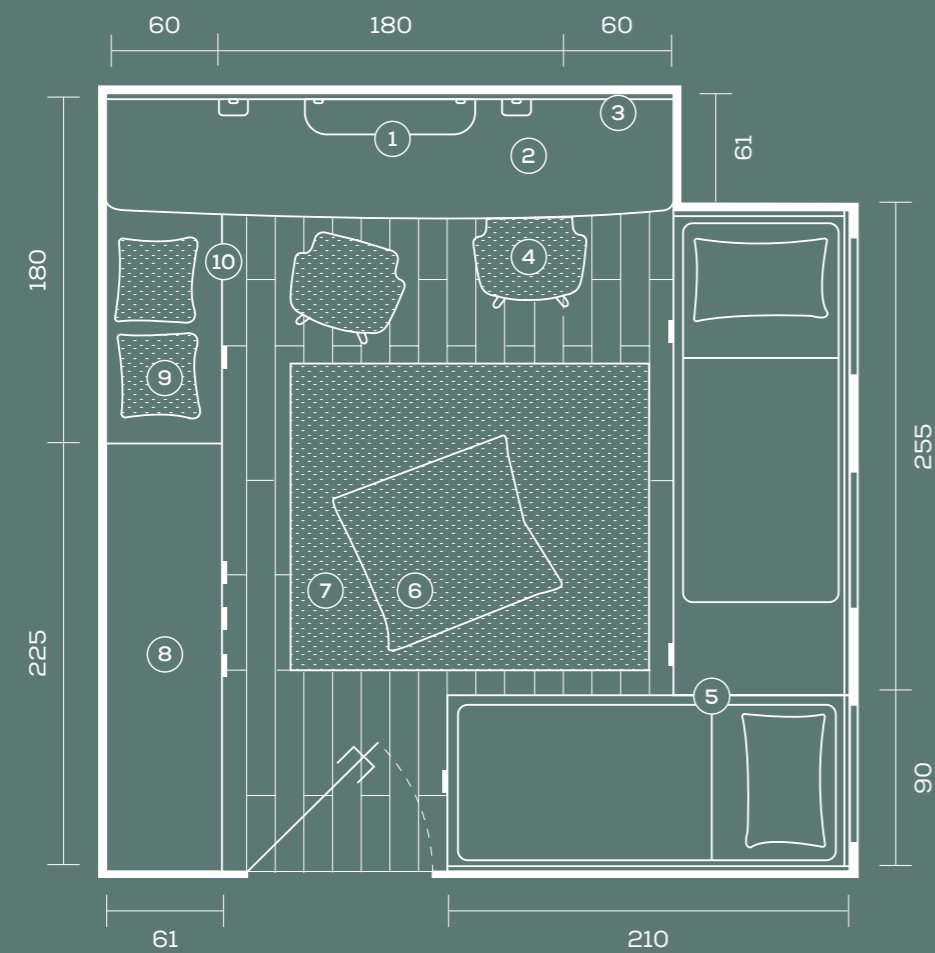

SPACE 3 ^x

^x
Dimensioni stanza
Room dimensions in cm
395 x 410

1. boiserie / wall panelling Becky + Dots con accessori / with accessories	3. carta da parati / wallpaper Crossy blue	6. pouf / floor cushion Clip	9. cuscini / cushions Tinny
2. scrivania sagomata / shaped desk	4. sedie / chairs Leaf	7. tappeto / rug Matrix beige	10. basi contenitore / base storage units
	5. letti / beds Regoli	8. armadio battente / hinged door wardrobe	

Chi vive qui? Sebastiano e Lara.
Who lives here? Sebastiano and Lara.

pino

ninfea

nuvola

mandorlo

legno
naturale

Shock
T192

Peck
T125

Peck
T133

Peck
T126

Peck
T134