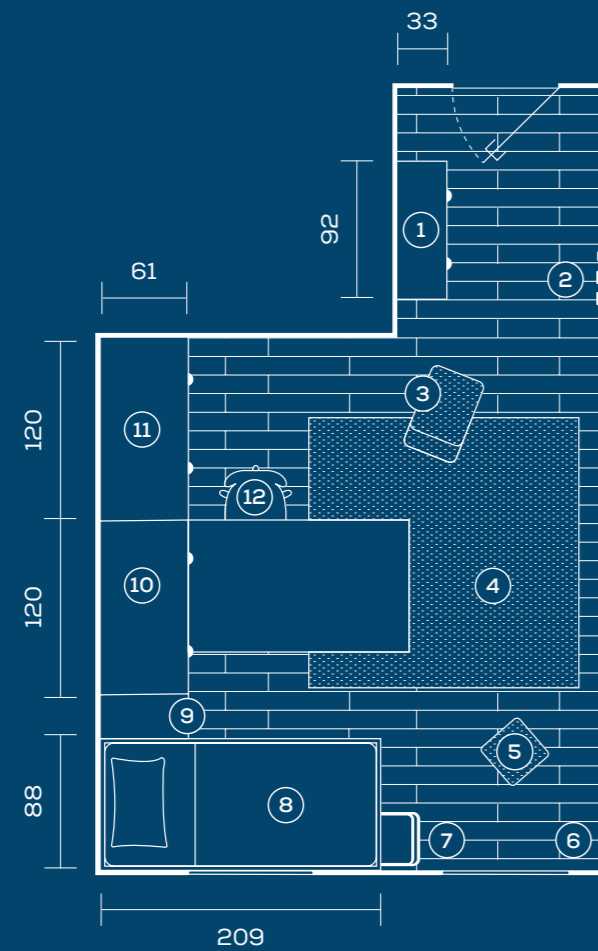

pouf / ottoman Noel
 carta da parati /
 wallpaper Space

SPACE 31^{*}

^{*} Dimensioni stanza
Room dimensions in cm
370 x 530

1. libreria / bookcase **Luce**

2. pomoli appendiabiti / clothes hanger knobs **Woody**