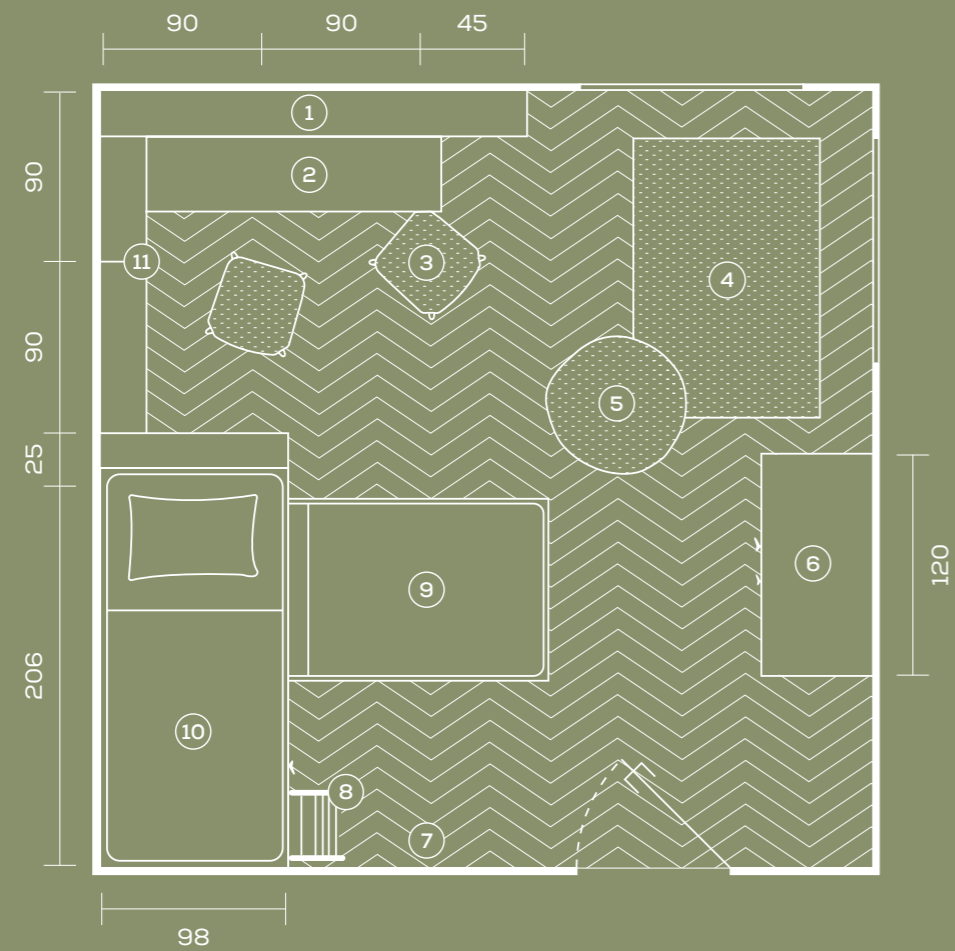

SPACE 11 ^x

^x
Dimensioni stanza
Room dimensions in cm
390 x 412

1.
mensole / shelves

2.
scrivania sagomata /
shaped desk

3.
sedie / chairs Pod

4.
tappeto / rug Stars beige

5.
pouf / floor cushion Disco

6.
armadio / wardrobe Dots

7.
carta da parati /
wallpaper Galaxy beige

8.
scaletta / ladder Flatty

9.
letto / bed Ergo

10.
letto a castello / bunk bed Ergo

11.
boiserie con accessori /
wall panelling with
accessories Dots + Becky

Chi vive qui? Giacomo e Alessandro.
Who lives here? Giacomo and Alessandro.

pistacchio

erba

luna

mandorlo

legno
naturale