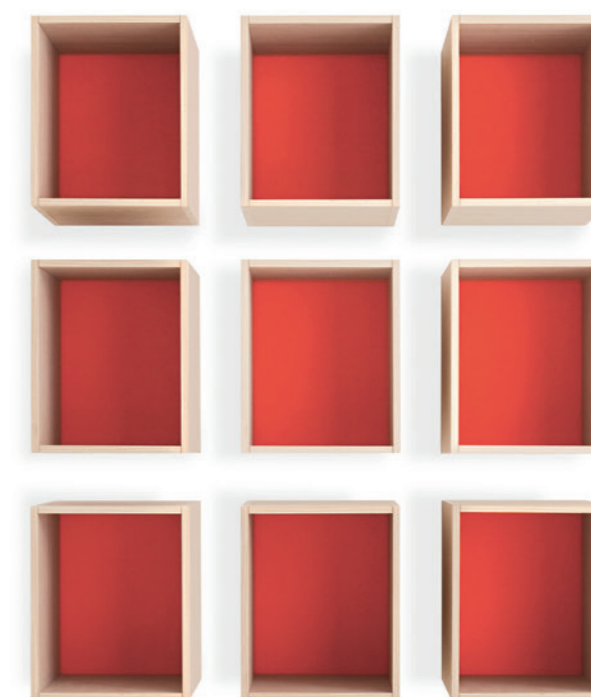

Shelves and wall units are perfect for objects you want to keep on display, while others can be hidden behind closed doors.

CASELLARI

WALL UNITS

**Tynn**

-

natura, prezzemolo, raperonzolo
90 x 36,6 x 35 cm - 30 x 109,8 x 35 cm

Con la loro schiena colorata,
i casellari Tynn sono un'allegria
alternativa alle mensole!

With their coloured back panels,
the Tynn wall units make
a cheerful alternative to shelving!

**Tynn**

-

natura, pomodoro
30 x 36,6 x 35 cm

CASELLARI

WALL UNITS

Luce + maniglie / handles In

-

prezemolo, natura
31,8 x 75 x 33 cm

Luce + maniglie / handles In

-

mirtillo
60 x 38,4 x 33 cm - 90 x 38,4 x 33 cm
120 x 38,4 x 33 cm