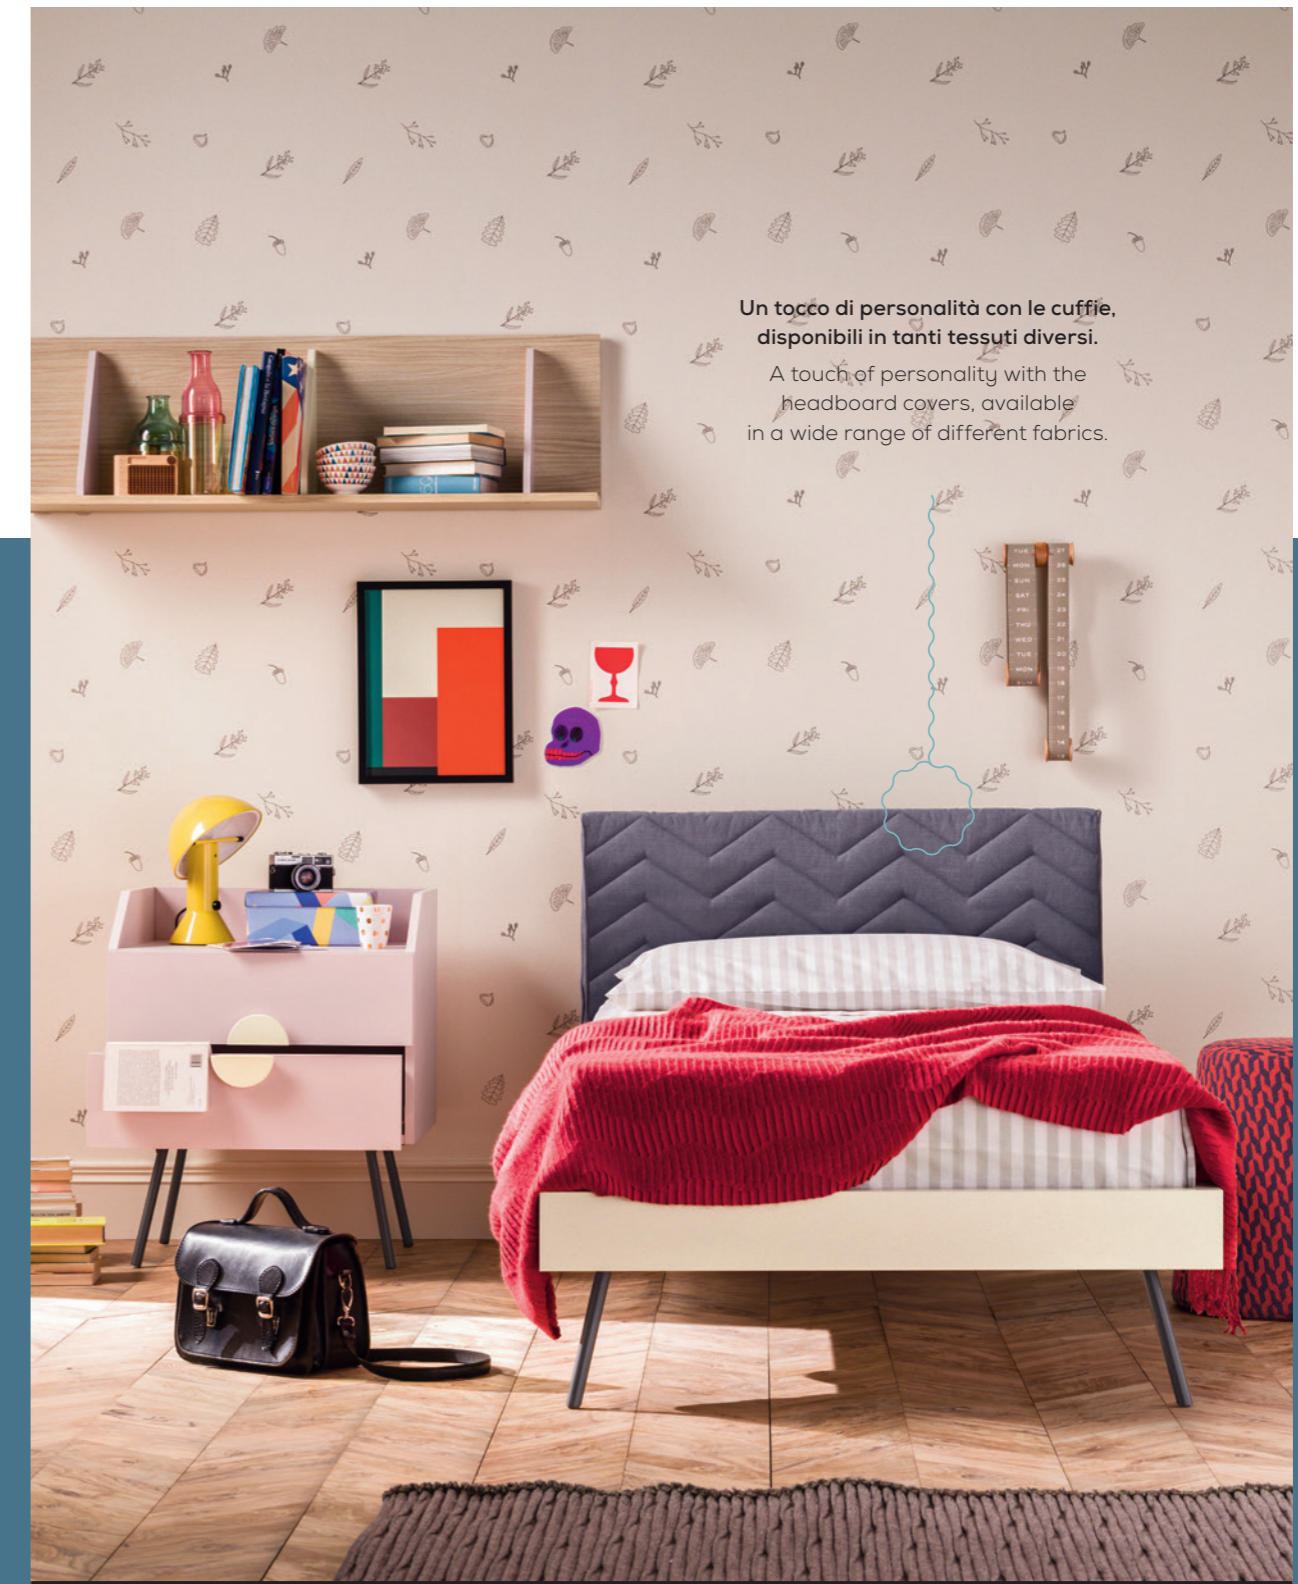

-

Amok T405, mandorlo, pomodoro

98 x 90,5 x 209 cm

misure disponibili / available dimensions

L / W 88/98/108/128 cm

P / D 199/209/229 cm

MY BED

Nuk + cuffia / headboard cover **Cross**
+ gambe / legs **Lolly**

FOR KIDS!

MY BED

Nuk + cuffia / headboard cover **Ziggy**
+ gambe / legs **Laby**

FOR TEENS!

LETTI

BEDS

**Etta**

-