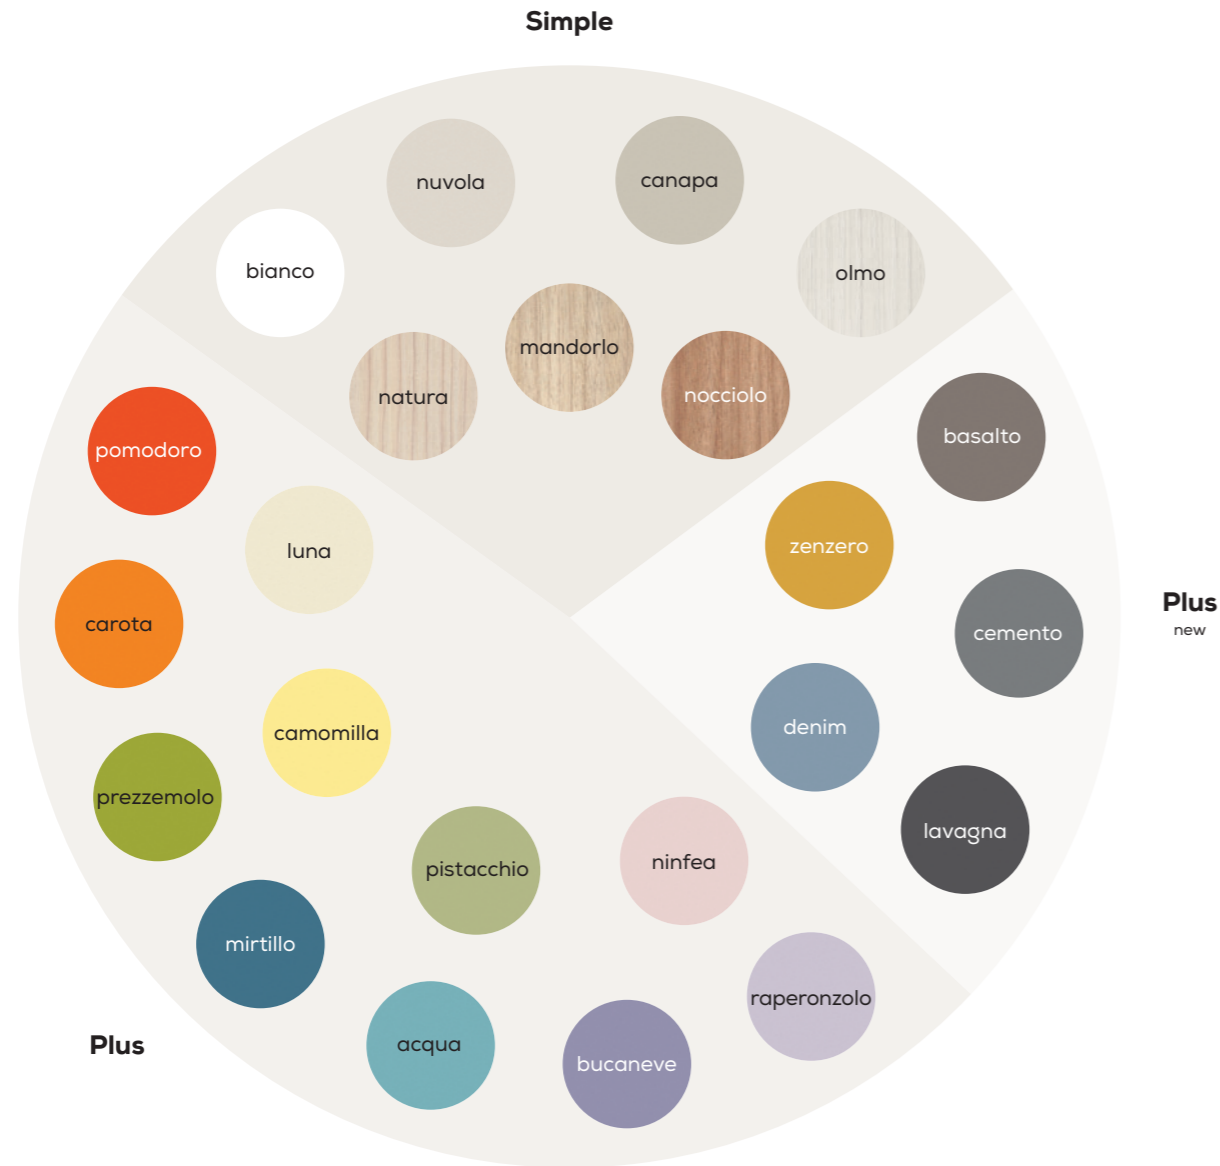

FINITURE

– FINISHES

Scegliamo colori ispirati alla natura e alle sue sfumature e li portiamo dappertutto, anche dentro gli armadi, per personalizzare gli arredi fino alle singole componenti.

We choose colours inspired by nature and its nuances and we introduce them everywhere, even inside wardrobes, to give our furniture a custom look, right down to its individual parts.

TESSUTI

– FABRICS

I tessuti rendono più morbida e calda qualsiasi camera. I colori dei tessuti sono pensati per abbinarsi alle finiture degli arredi, le consistenze per renderne piacevole il contatto.

Fabrics make any bedroom softer and warmer. The colours of the fabrics have been chosen to go with the furniture finishes, while textures have been designed to make them beautiful to touch.